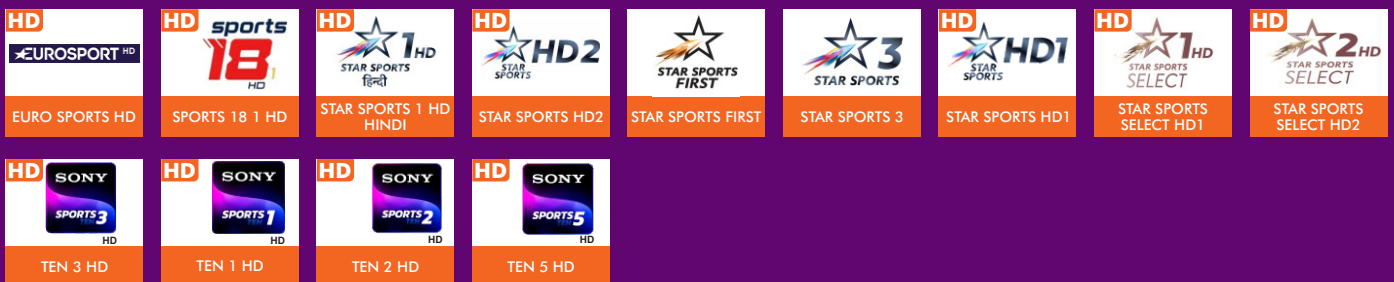

MOVIES

 MNX	 MOVIES NOW	 ROMEDY NOW	 MOVIES NOW HD	 MN+ HD	 MNX HD	 COLORS CINEPLEX SUPERHITS	 COLORS CINEPLEX HD	 COLORS CINEPLEX BOLLYWOOD
 STAR GOLD HD	 STAR GOLD 2 HD	 STAR GOLD ROMANCE	 STAR GOLD THRILLS	 STAR UTSAV MOVIES	 STAR GOLD SELECT HD	 STAR MOVIES HD	 STAR MOVIES SELECT HD	 SET MAX HD
 MAX 2	 SONY WAH	 SONY PIX HD	 ZEE CINEMA HD	 &PICTURES HD	 ZEE BOLLYWOOD	 ZEE ACTION	 ZEE ANMOL CINEMA	 &flix HD
 &PRIVE HD	 ZEE CLASSIC	 &XPLOR HD						

142 (59 HD) PAID CHANNELS

KIDS

MUSIC

SPORTS

Customers are requested to please take note of the following:

- Packages are recommended by ANO PLAY for subscription.
- Customers can choose any of the ANO PLAY Recommended Packs or choose any broadcaster's bouquets or a-la-carte channels of their choice.
- Prices indicated for recommended packs are inclusive of Network Capacity Fees and applicable taxes.
- Channel and Bouquet prices are as declared by Broadcasters and may change based on changes announced by broadcasters.
- Channel availability will be subject to Bandwidth Capacity.
- Channel Count includes ANO PLAY Platform Services.
- To exercise your choice of package or a-la-carte channels, please contact your cable operator or visit www.anidataservices.com for details.
- Channel composition and prices of ANO PLAY Recommended packs may change at the sole discretion of the Company.