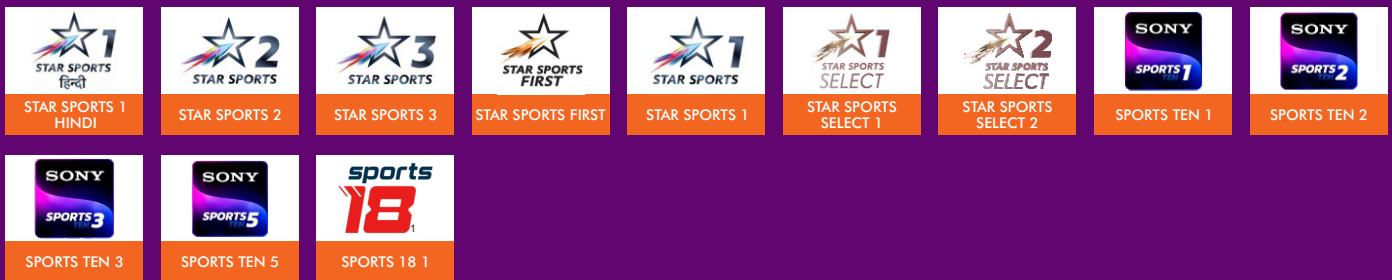

SPORTS

Customers are requested to please take note of the following:

- Packages are recommended by **ANO PLAY** for subscription.
- Customers can choose any of the ANO PLAY Recommended Packs or choose any broadcaster's bouquets or a-la-carte channels of their choice.
- Prices indicated for recommended packs are inclusive of Network Capacity Fees and applicable taxes.
- Channel and Bouquet prices are as declared by Broadcasters and may change based on changes announced by broadcasters.
- Channel availability will be subject to Bandwidth Capacity.
- Channel Count includes ANO PLAY Platform Services.
- To exercise your choice of package or a-la-carte channels, please contact your cable operator or visit www.anidataservices.com for details.
- Channel composition and prices of ANO PLAY Recommended packs may change at the sole discretion of the Company.